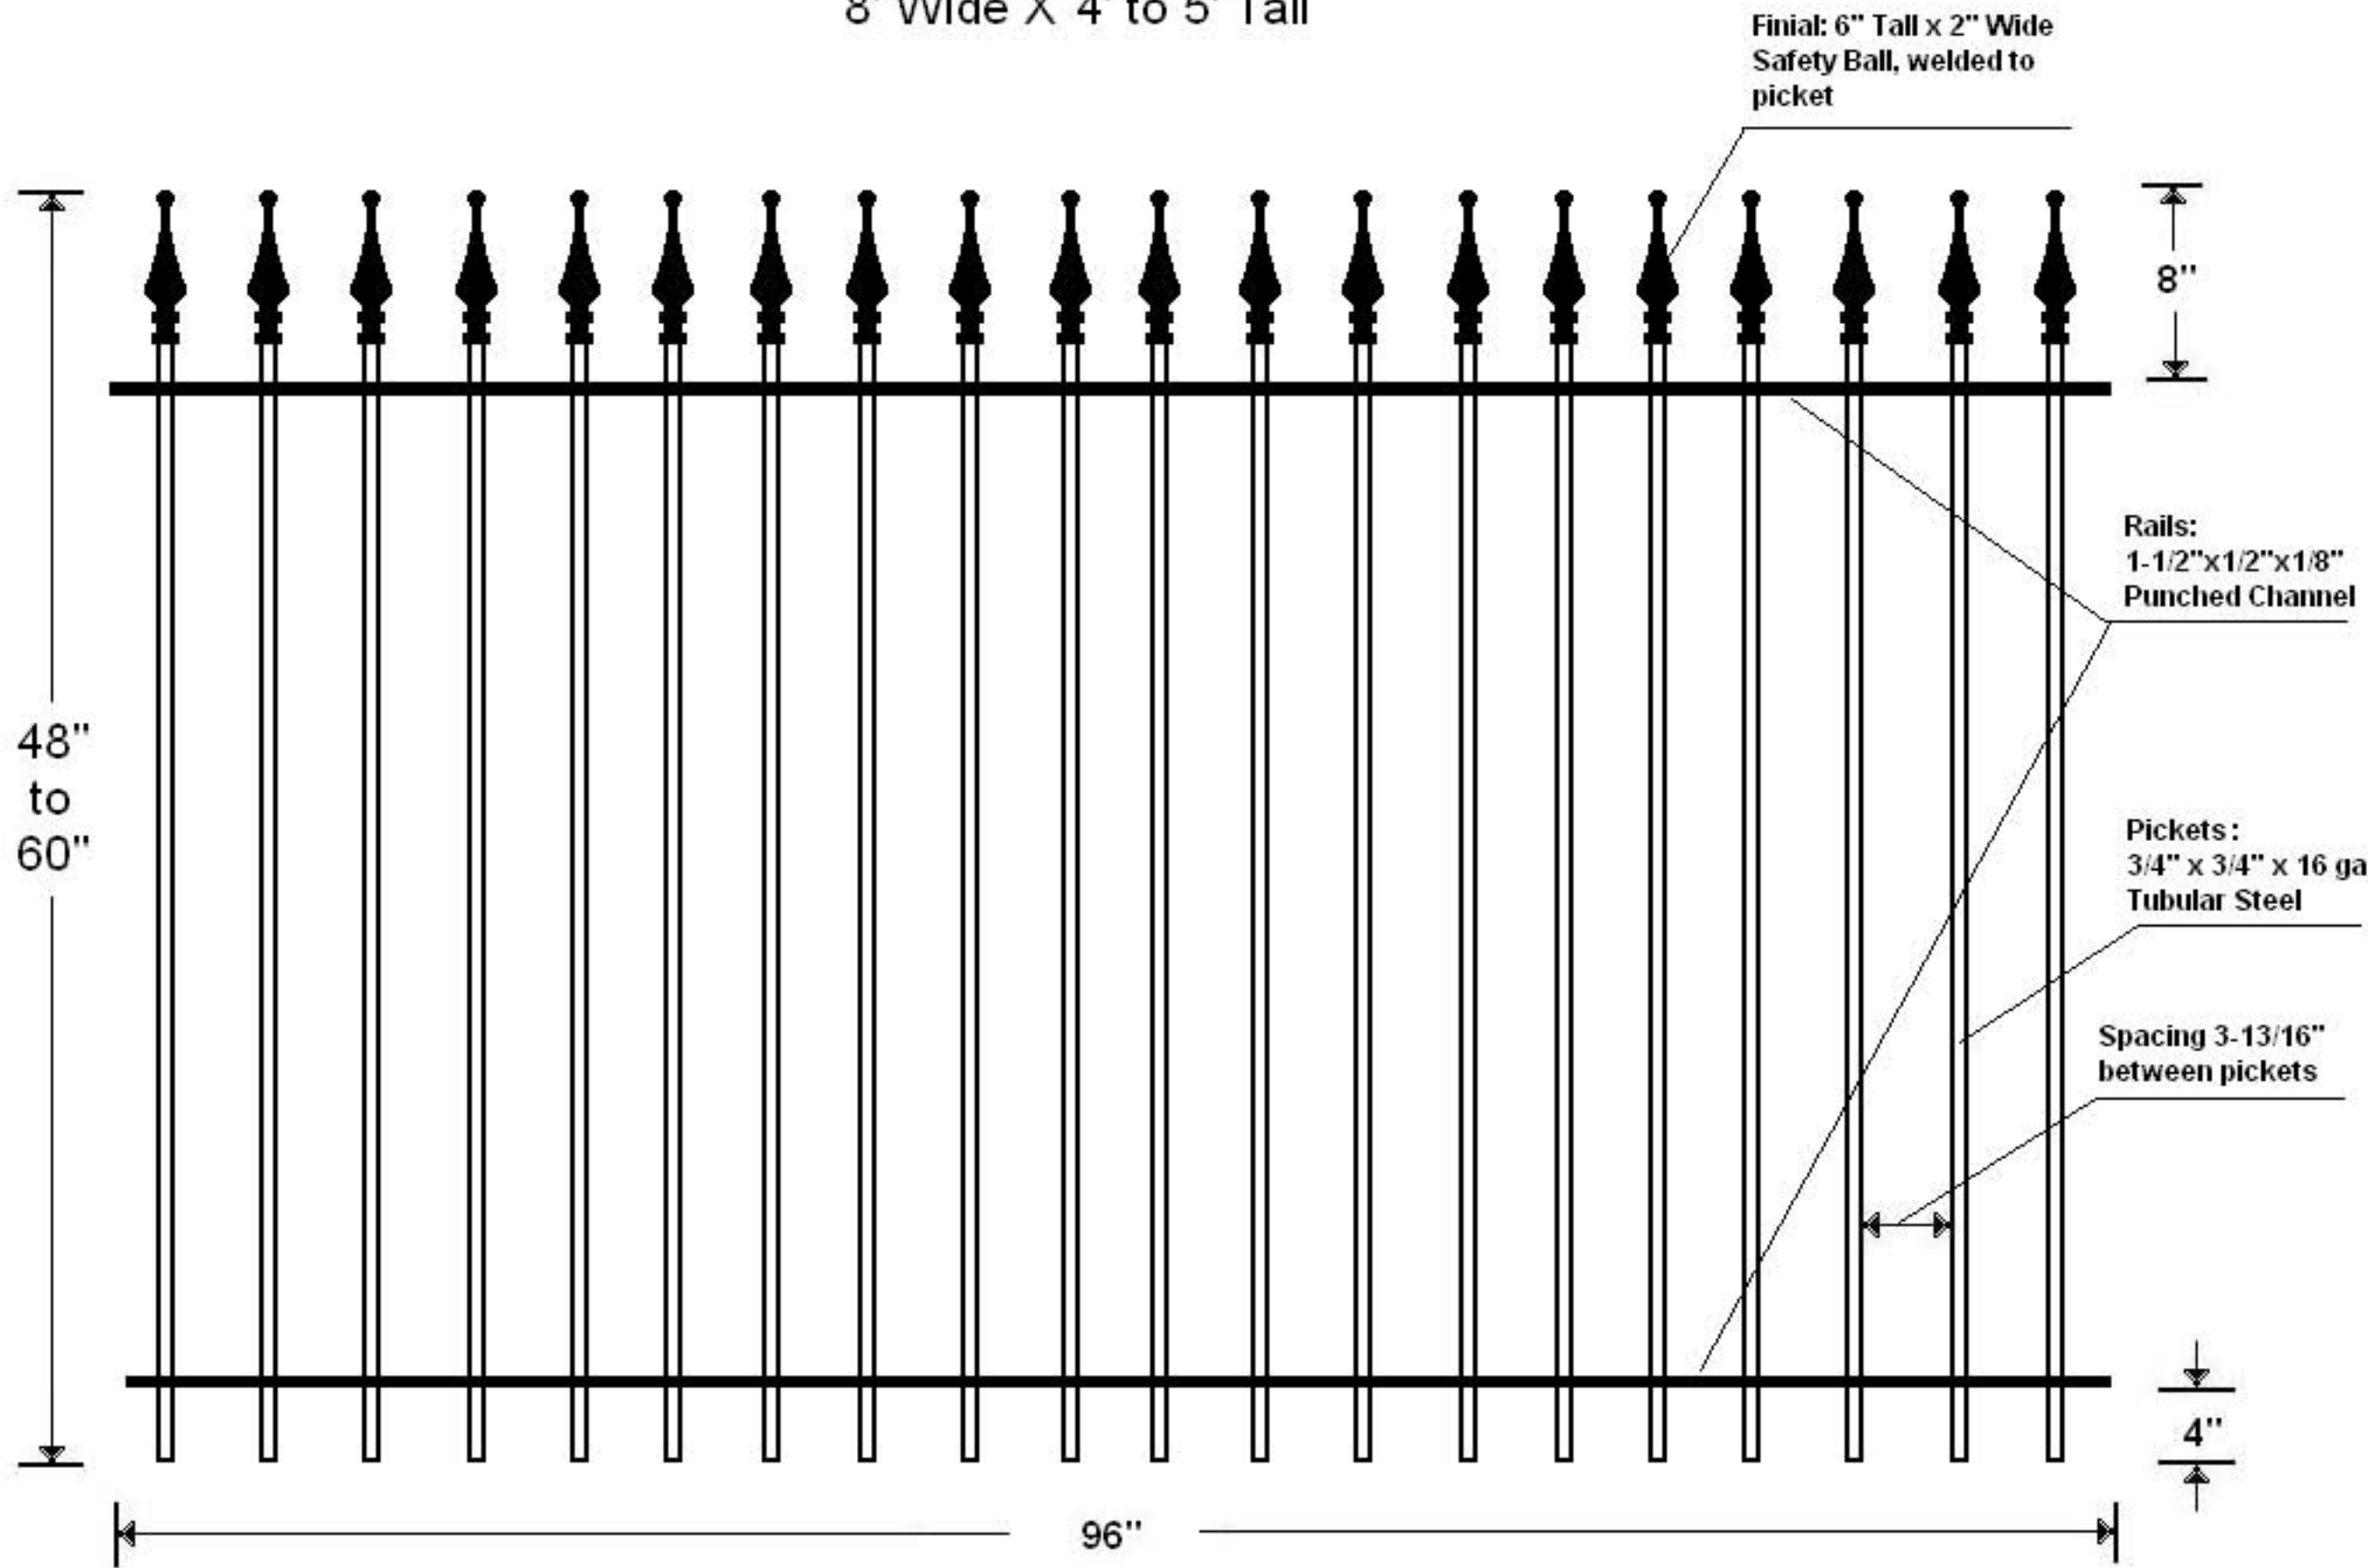

PLANTATION 2 RAIL FENCE PANEL

8' Wide X 4' to 5' Tall

All panels are galvanized steel construction with a powder coated semi-gloss black finish

504-488-4828