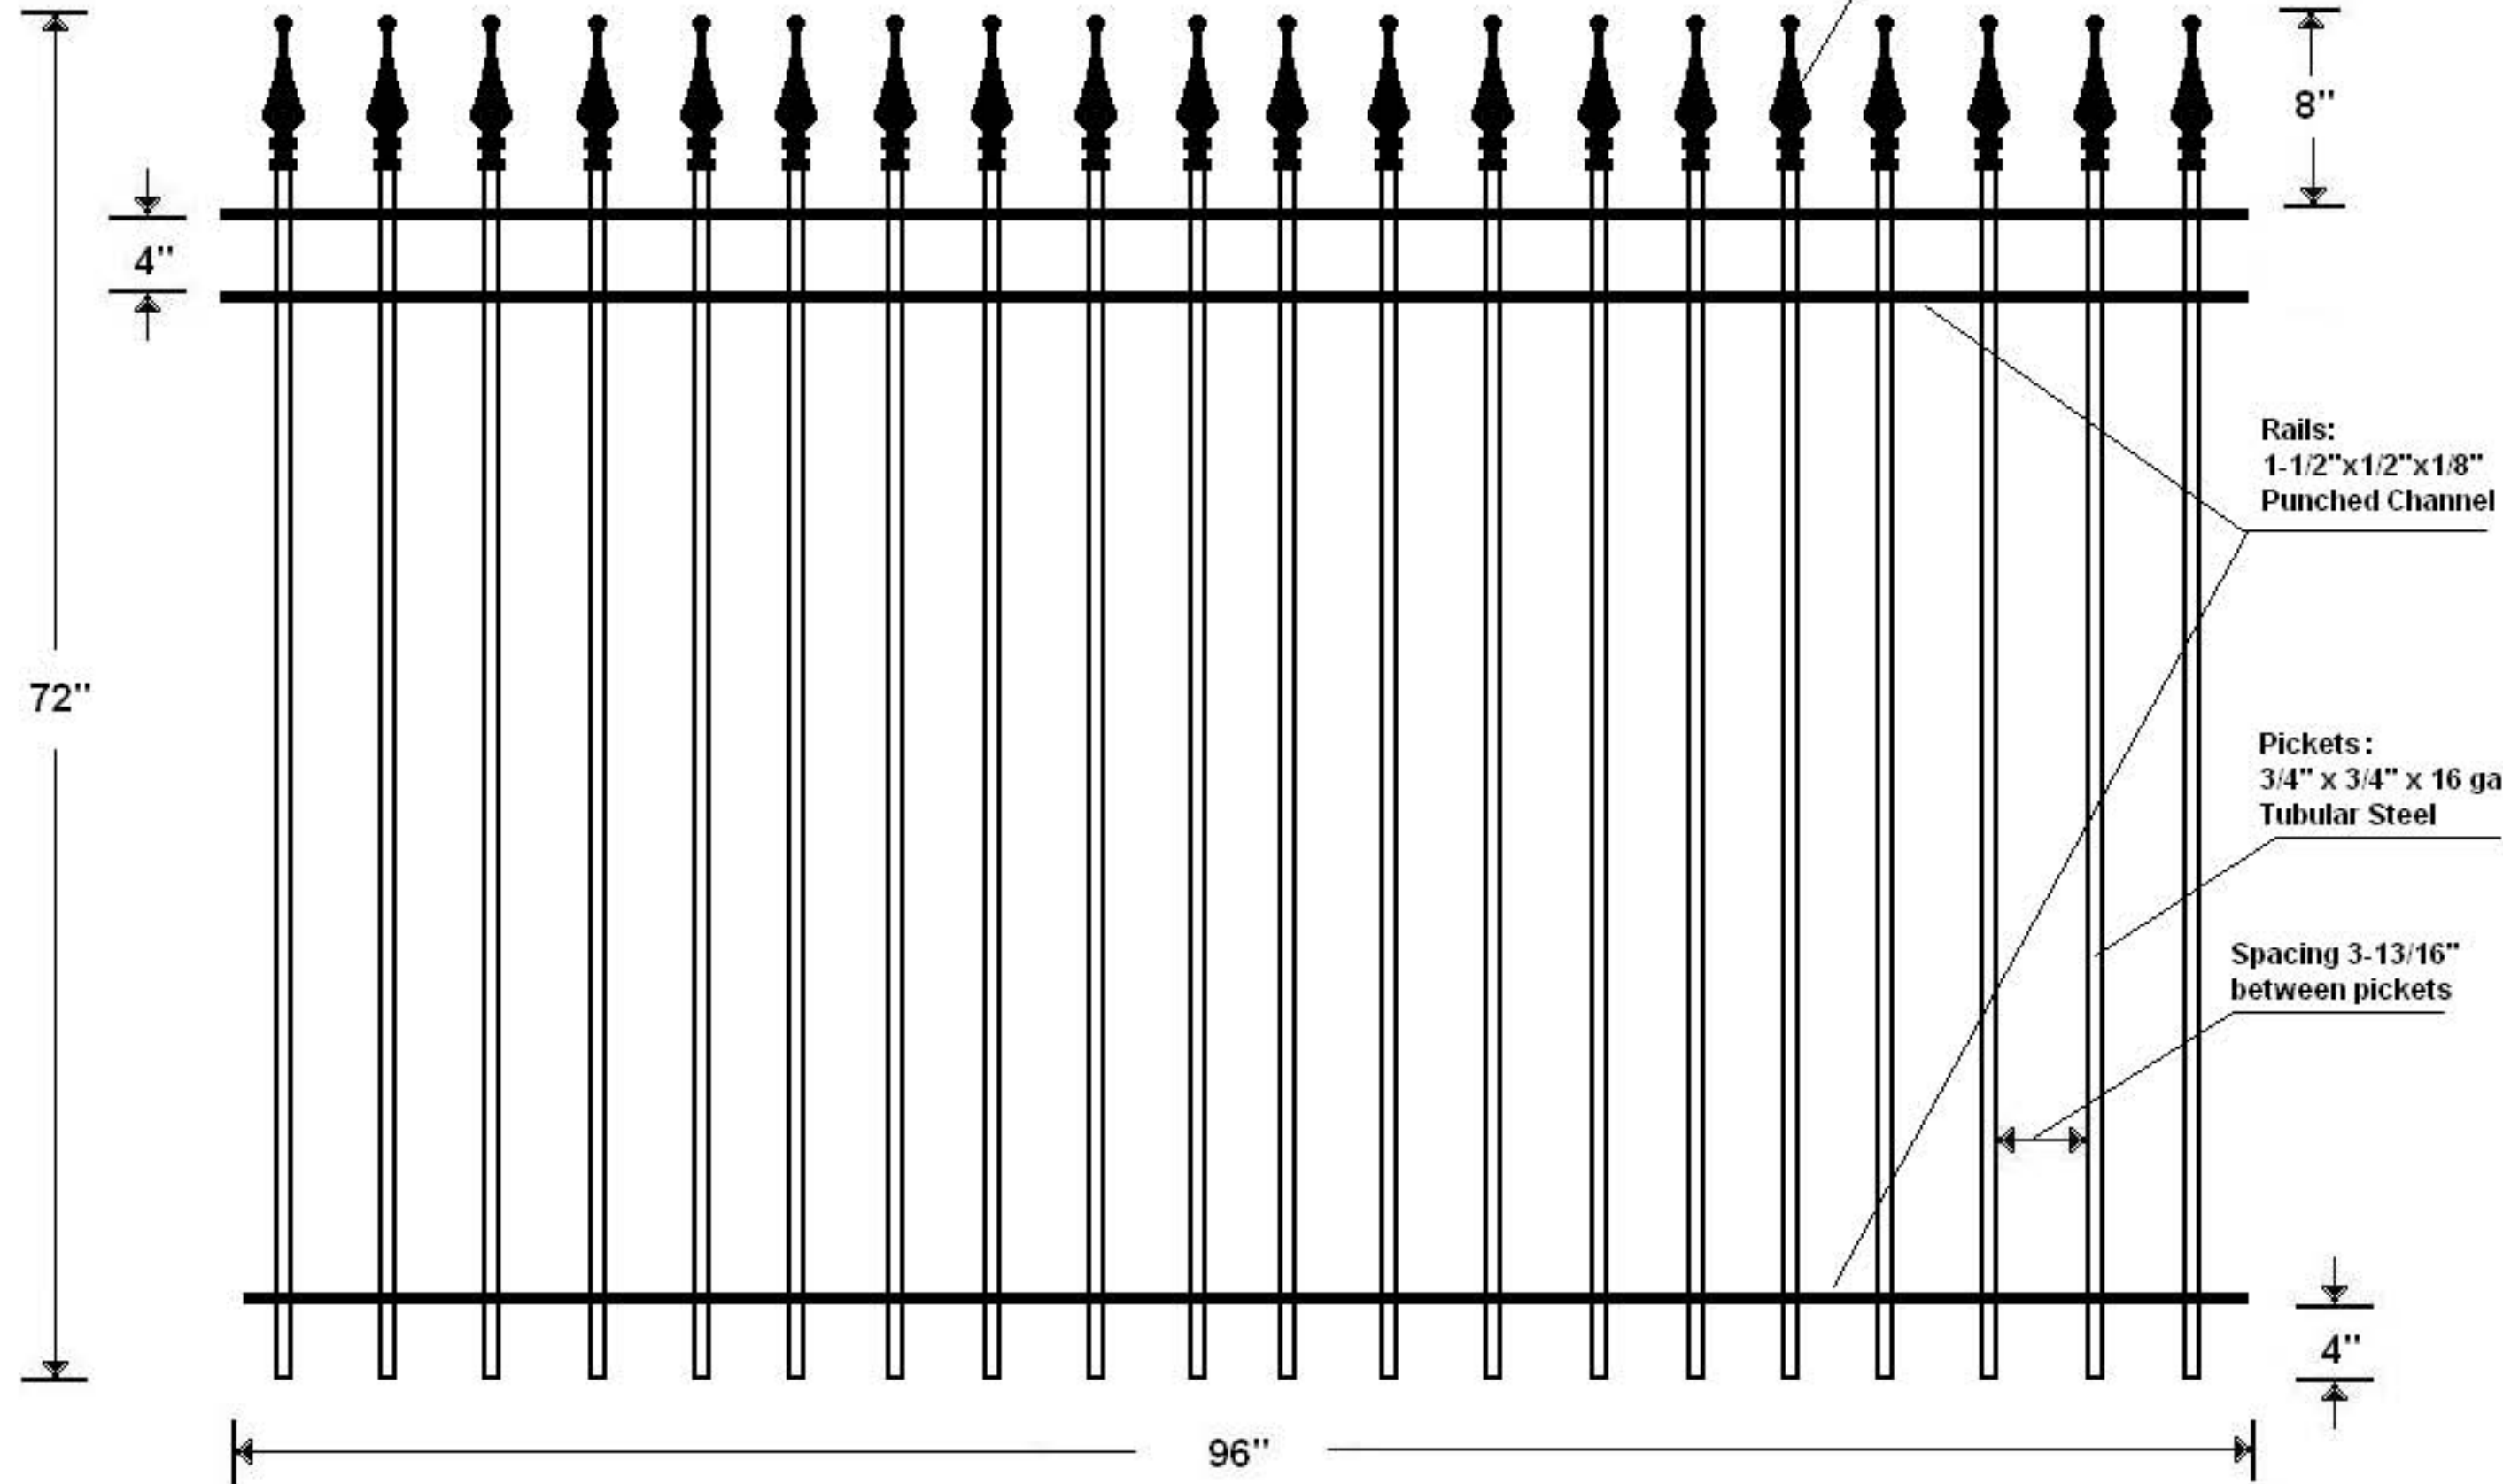

PLANTATION 3 RAIL FENCE PANEL

8' Wide X 6' Tall

Finial: 6" Tall x 2" Wide
Safety Ball, welded to
picket

All panels are galvanized steel construction with a powder coated semi-gloss black finish

504.488.4828