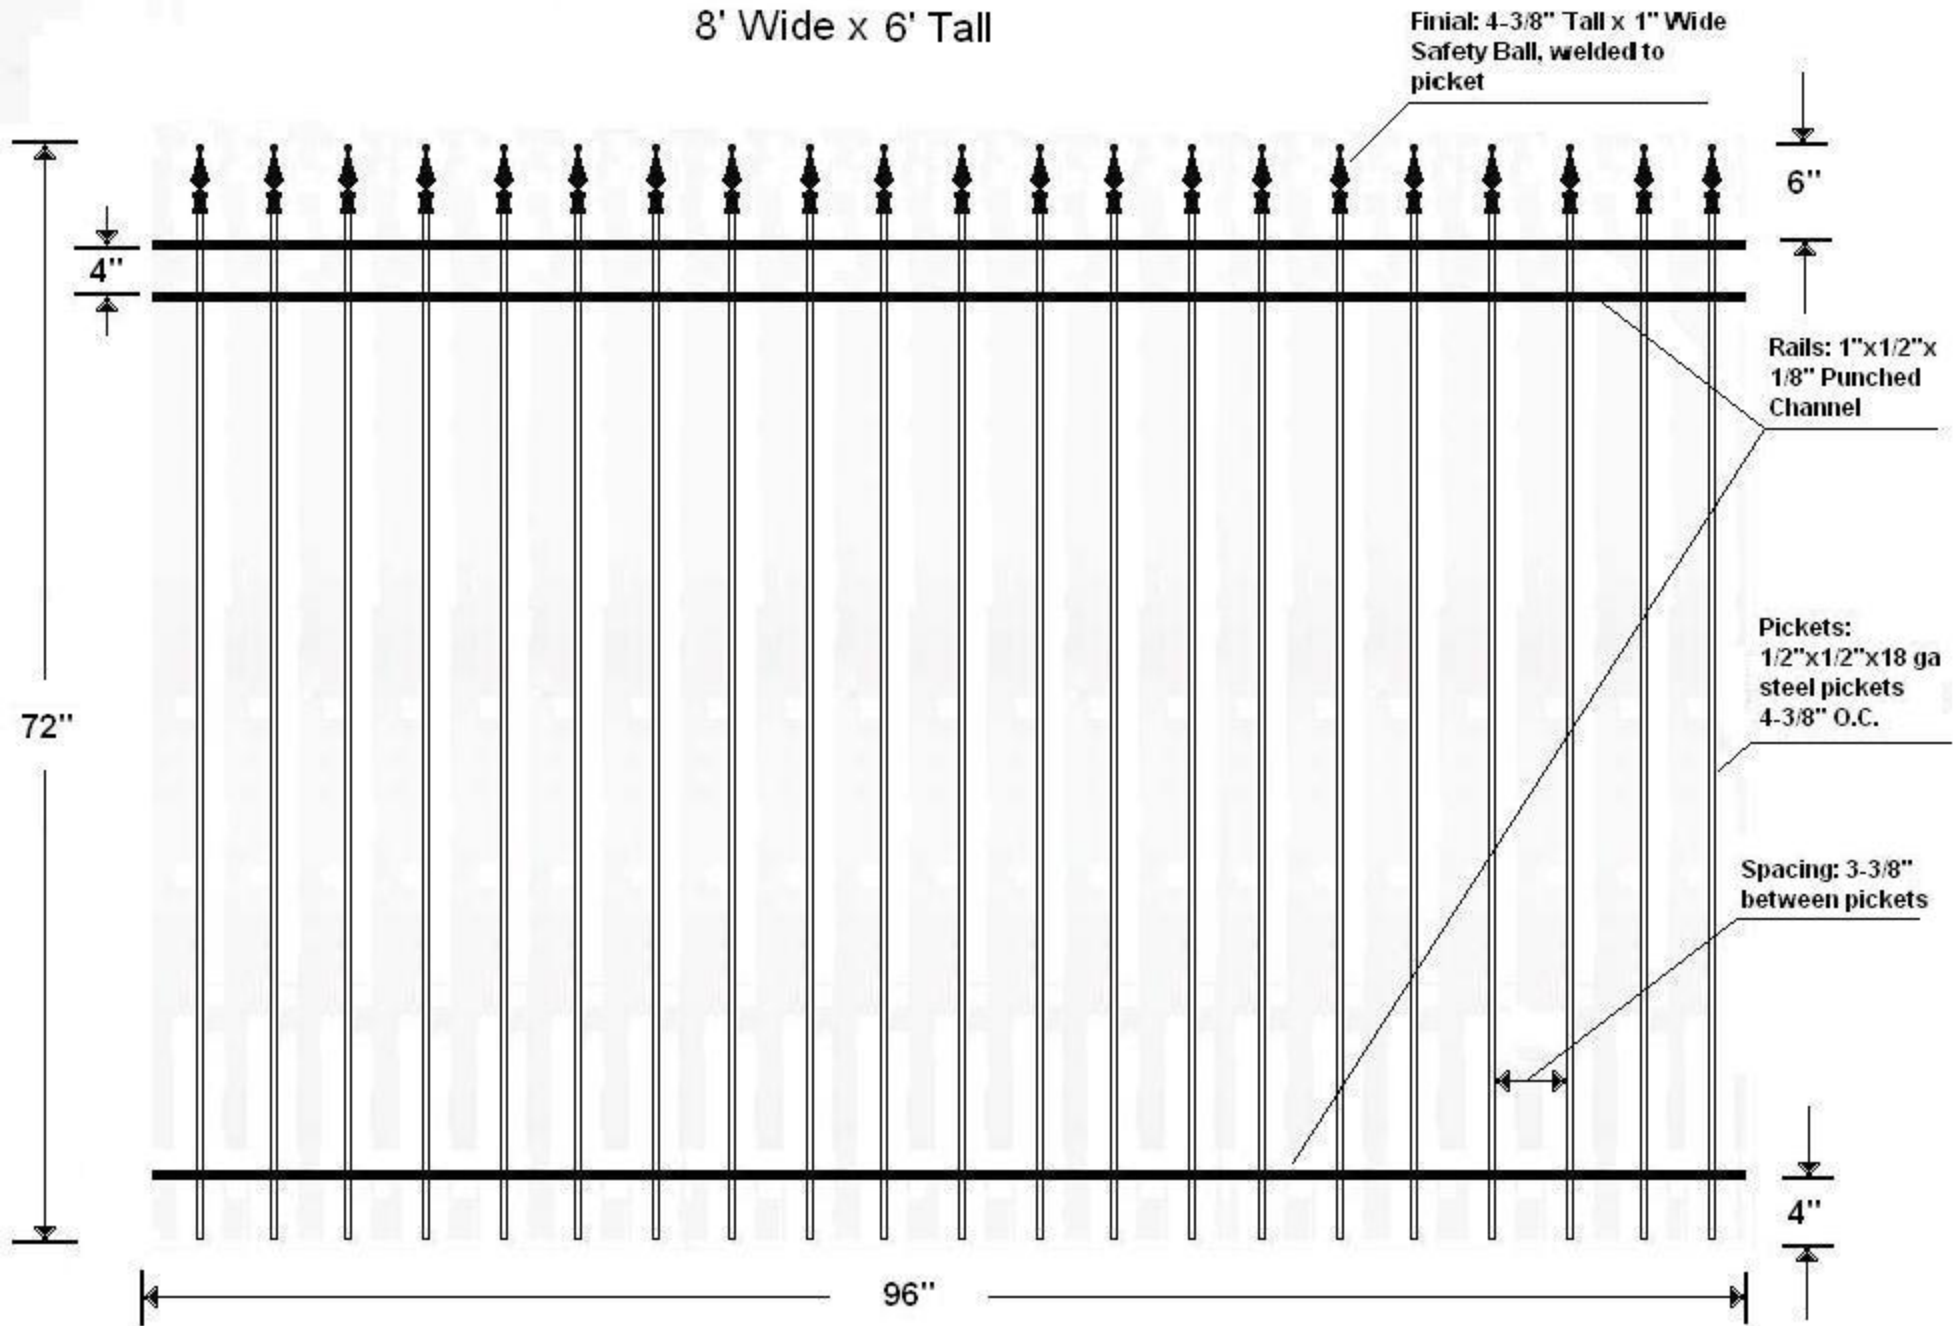

TRADITIONAL 3 RAIL FENCE PANEL

8' Wide x 6' Tall

All panels are galvanized steel construction with a powder coated semi-gloss black finish

504-488-4828