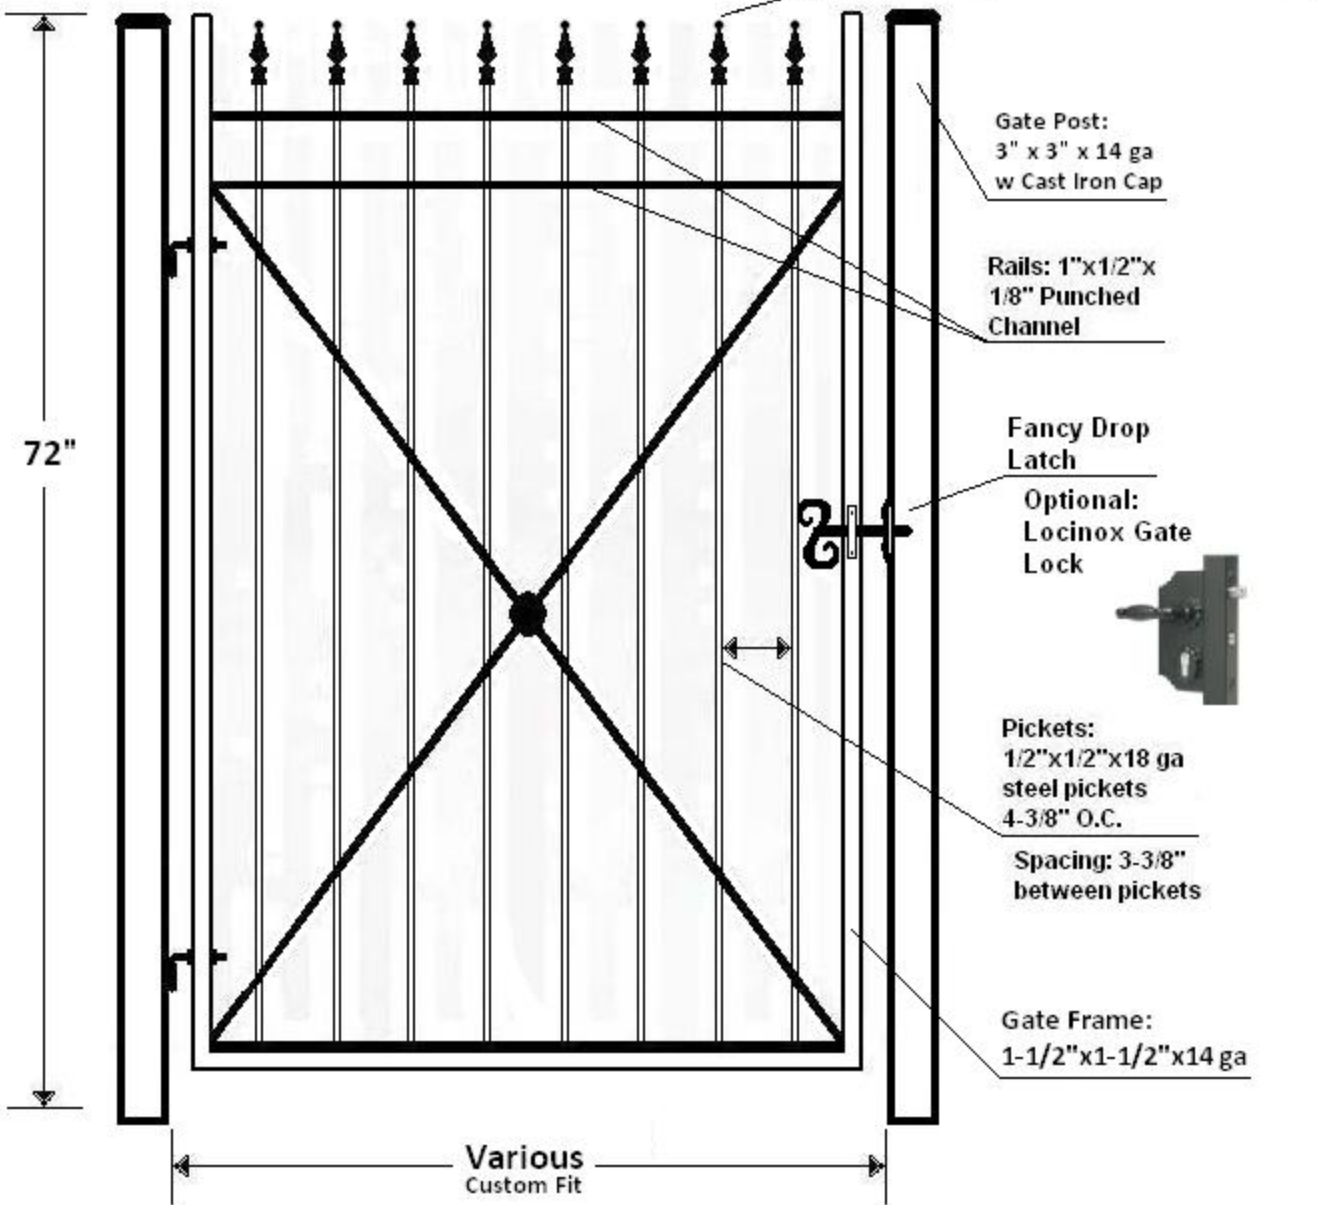

# TRADITIONAL WALK GATE

to match Traditional 3 Rail Fence Panel

PANELS ARE GALVANIZED STEEL WITH A SEMI GLOSS BLACK POWDER COAT FINISH. GATE FRAME AND POST ARE SPRAYED OR DIPPED WITH A SEMI GLOSS BLACK ENAMEL TO MATCH