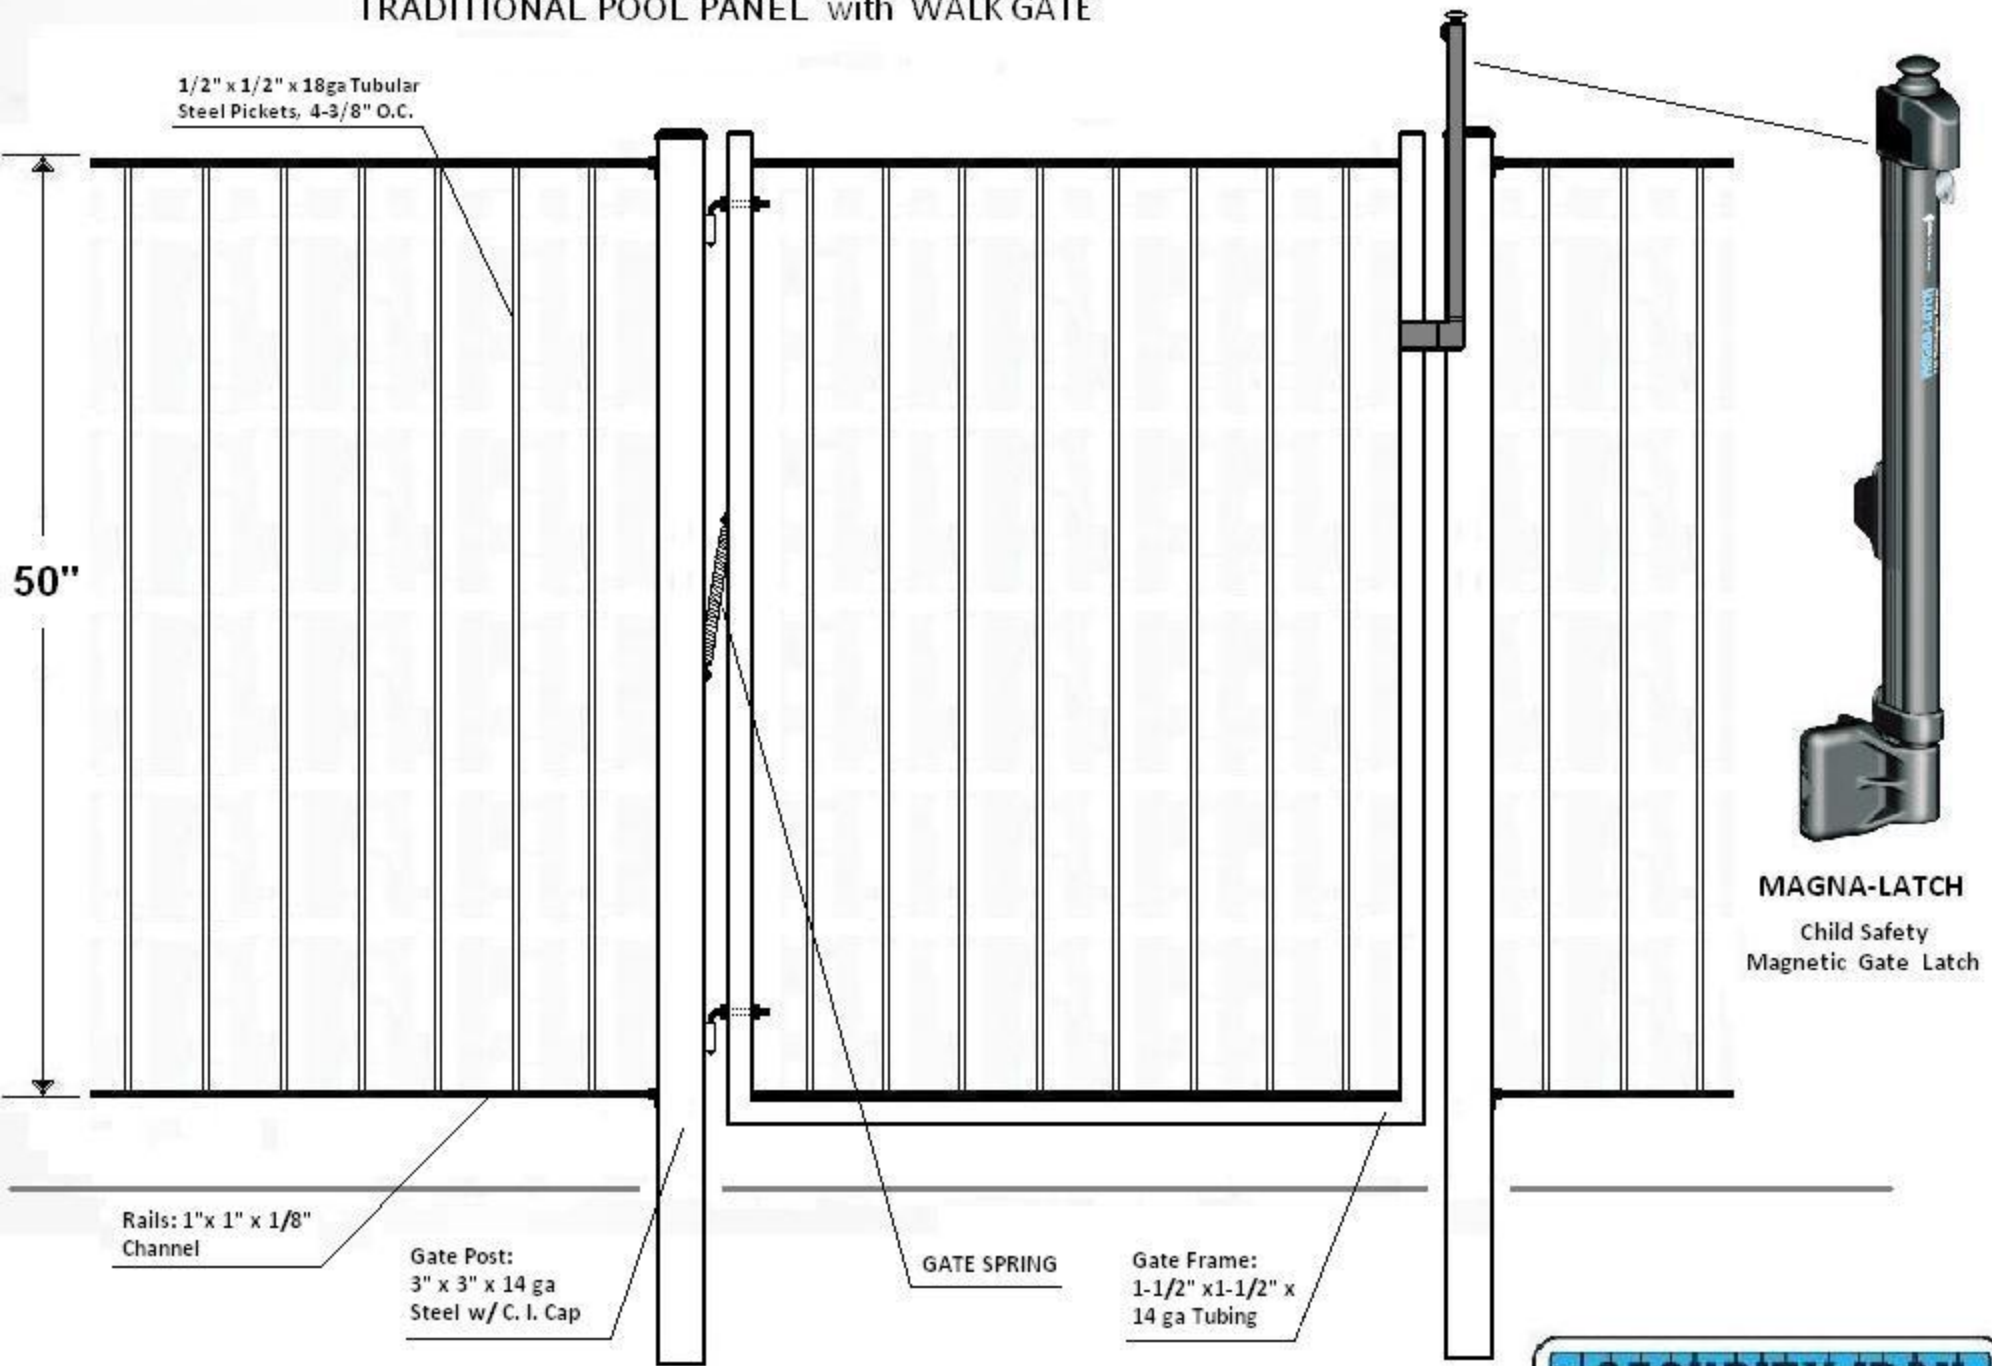

TRADITIONAL POOL PANEL with WALK GATE

FENCE PANELS ARE GALVANIZED STEEL WITH A SEMI GLOSS BLACK POWDER COAT FINISH. GATE FRAME AND POST ARE SPRAYED OR DIPPED WITH A SEMI GLOSS BLACK ENAMEL TO MATCH

504-488-4828