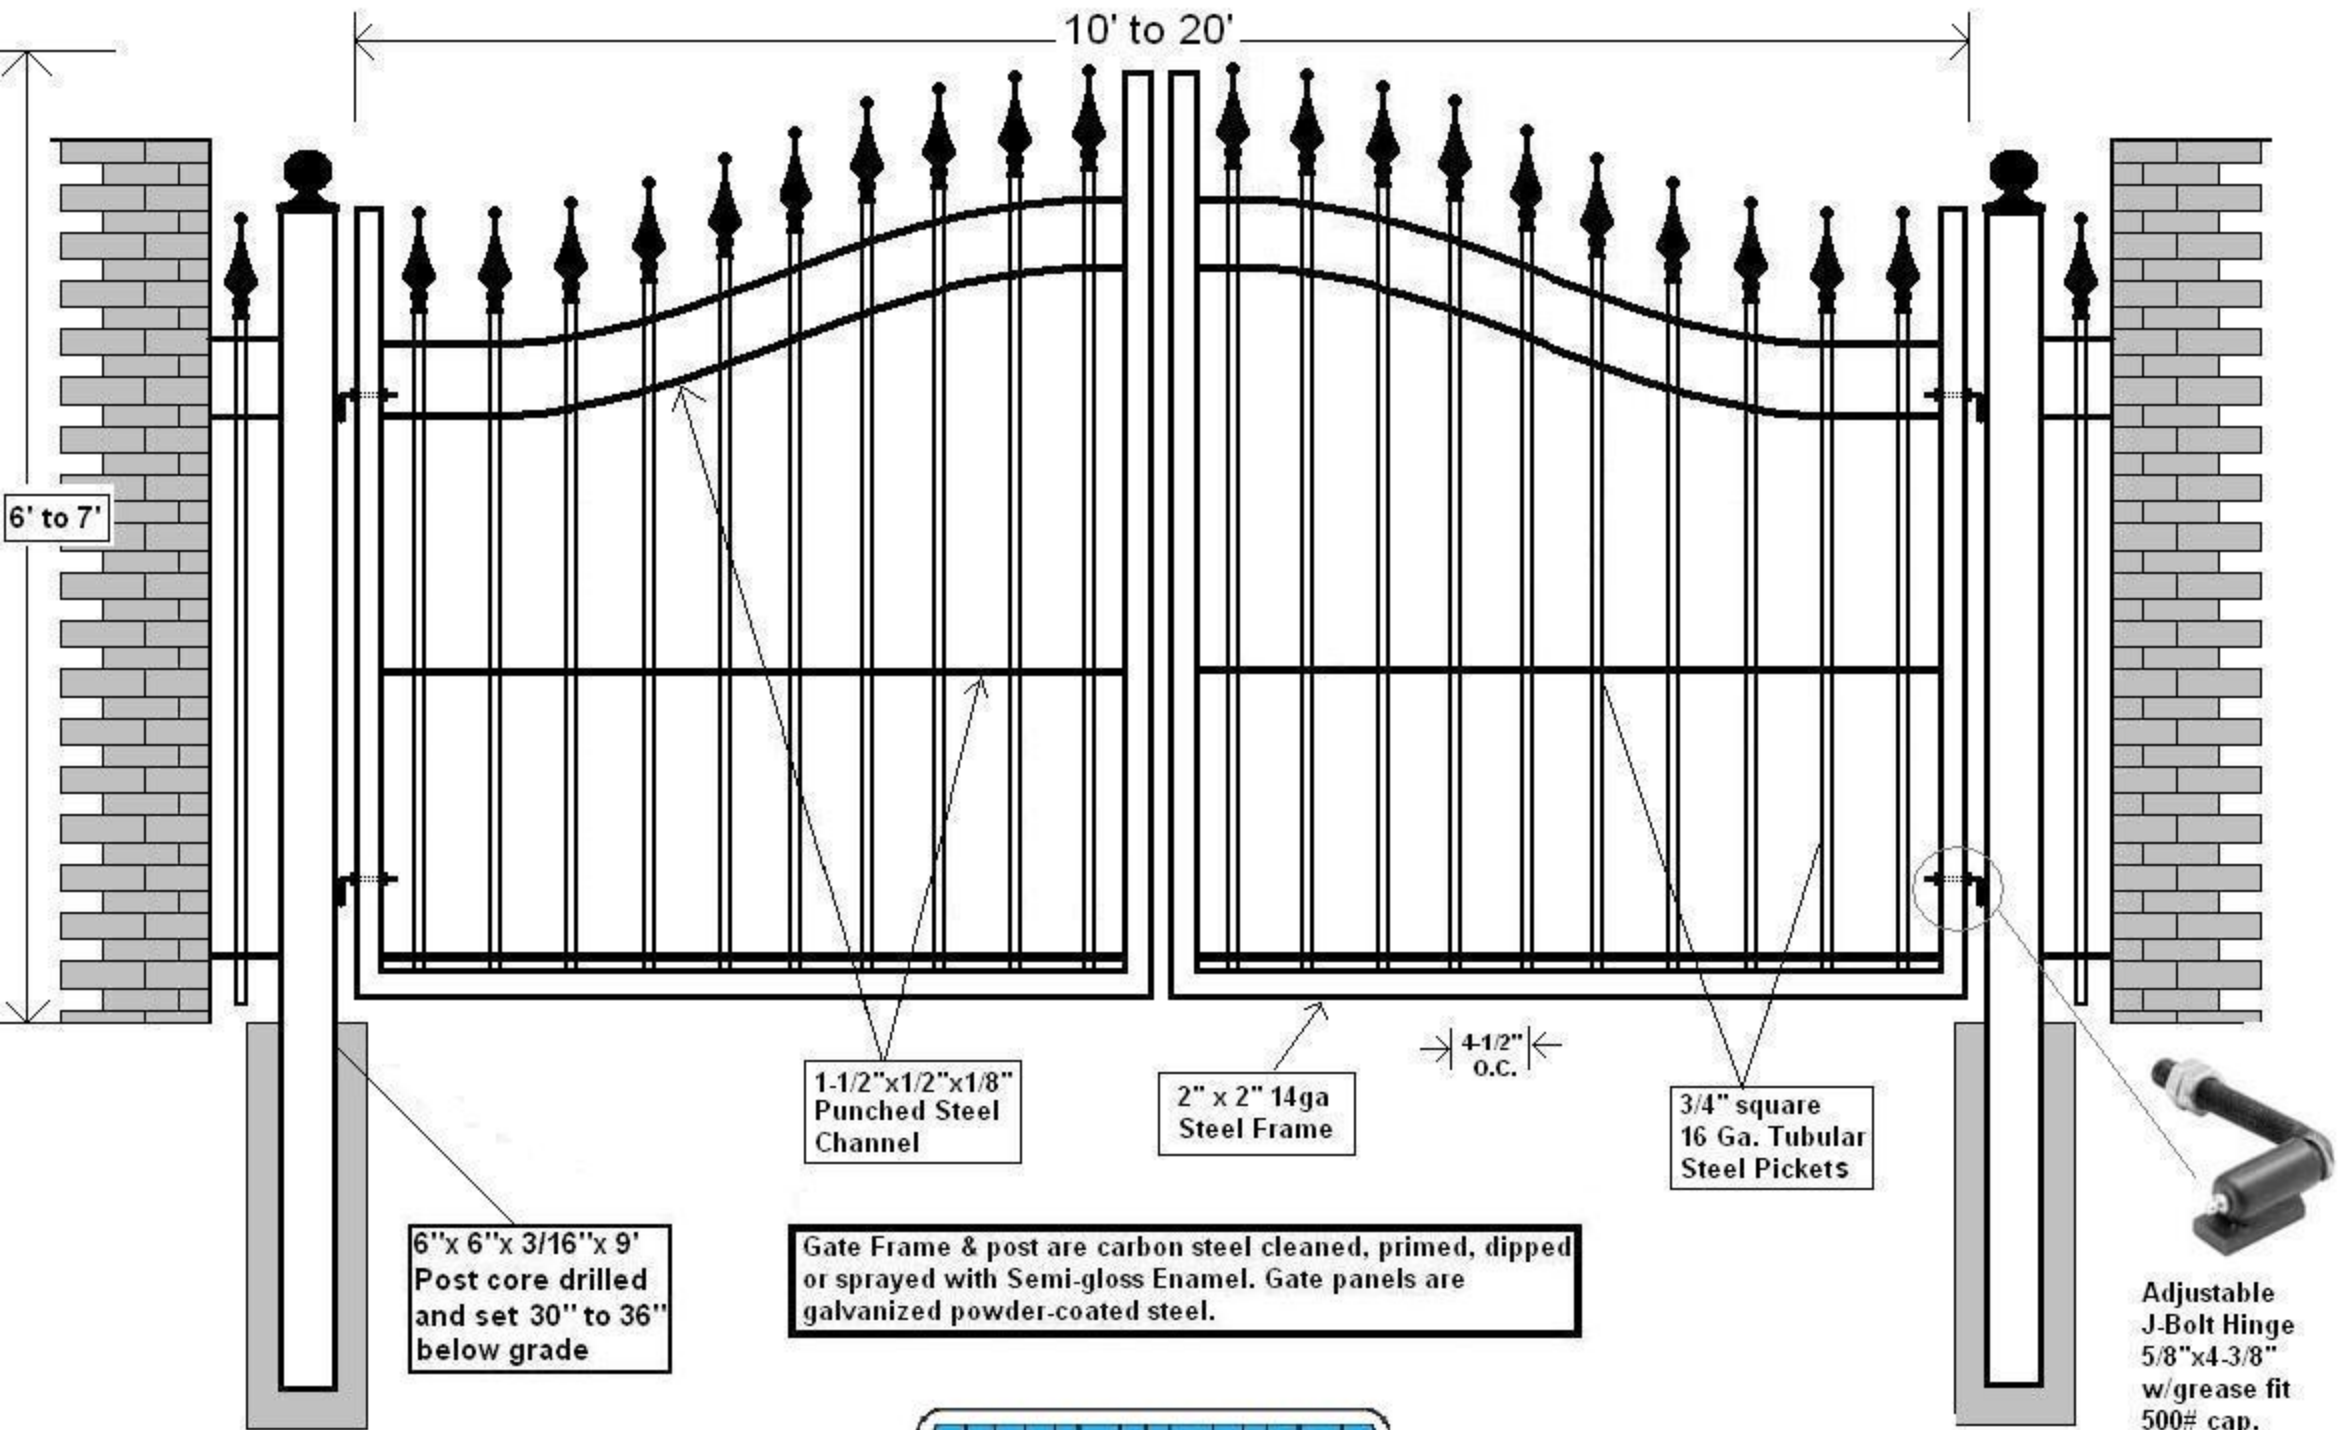

Plantation Style Double Drive Gate

504-488-4828