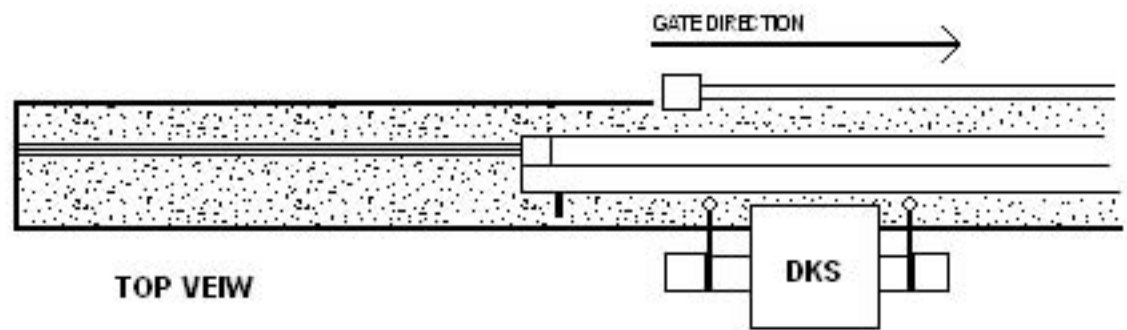

TYPICAL COMMERCIAL V-TRACK DRIVE GATE  
W / OPERATOR

UL325 PICKET SPACING AT 48" FROM GRADE NO  
GREATER THAN 2.5"

504-488-4828

**Plantation Commercial  
UL325 Slide Gate**