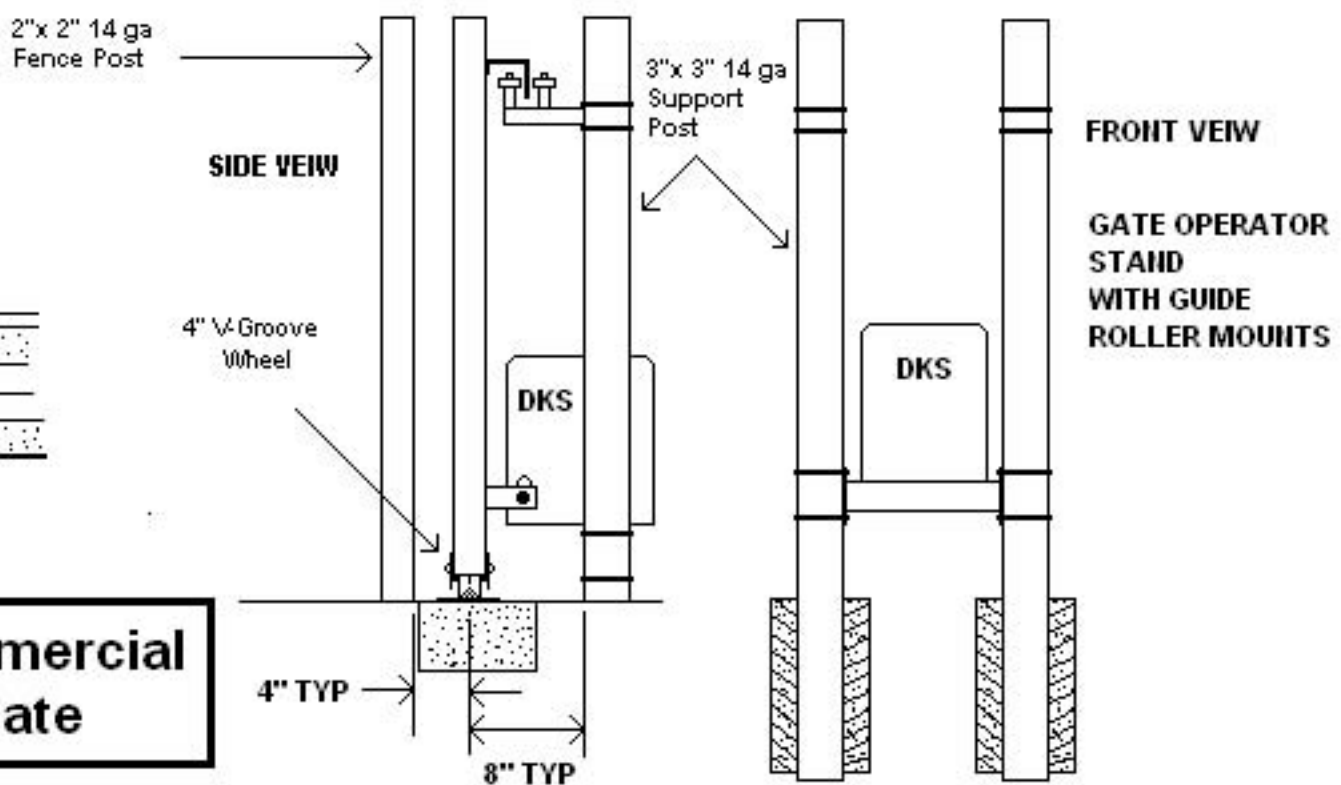

TYPICAL COMMERCIAL V-TRACK DRIVE GATE  
W / OPERATOR

UL325 PICKET SPACING AT 48" FROM GRADE NO  
GREATER THAN 2.5"

504-488-4828

**Plantation Commercial  
UL325 Slide Gate**