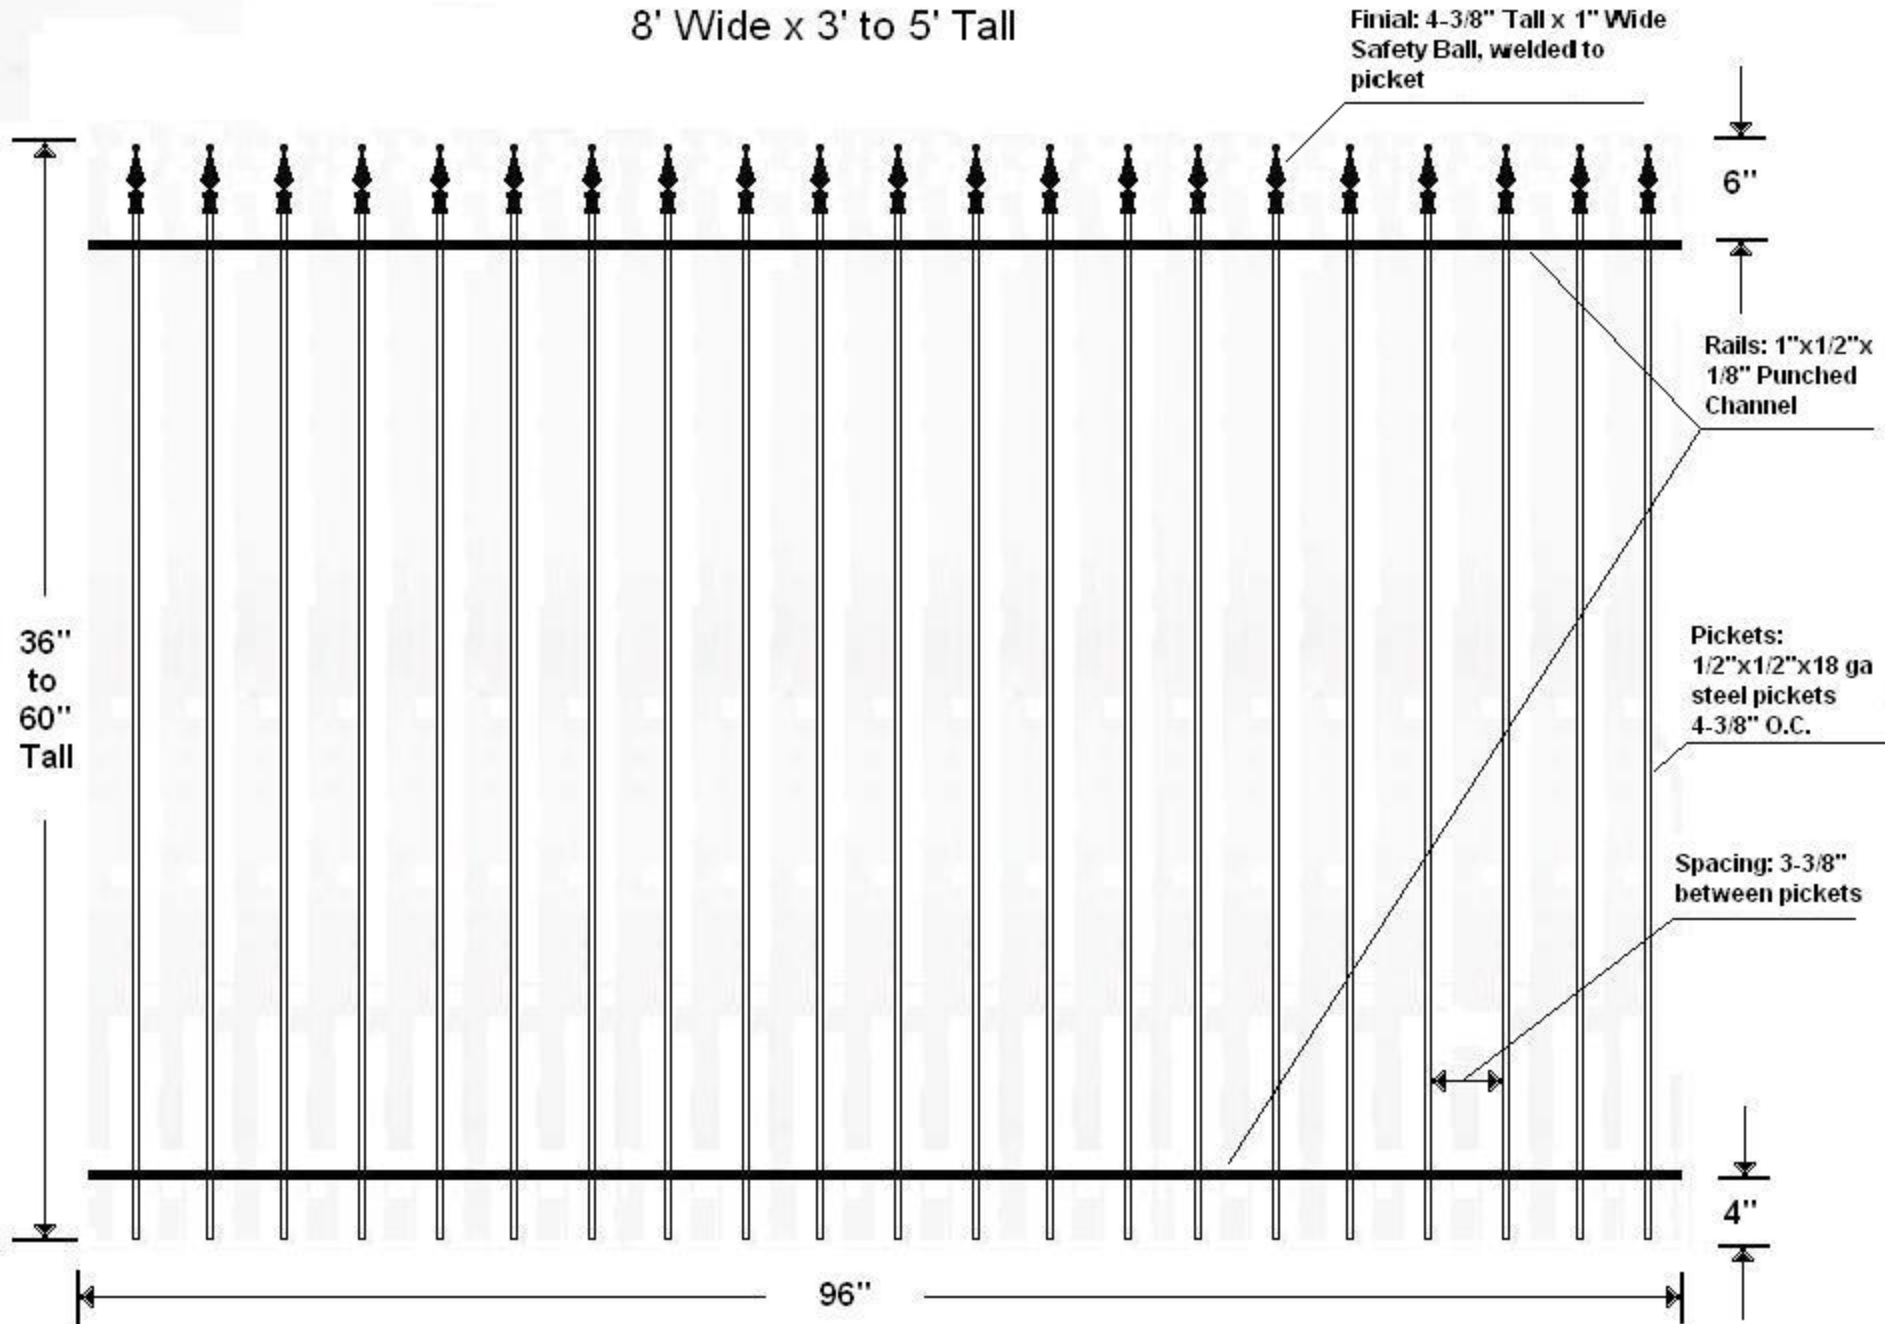

# TRADITIONAL FENCE PANEL

8' Wide x 3' to 5' Tall

All panels are galvanized steel construction with a powder coated semi-gloss black finish

504-488-4828